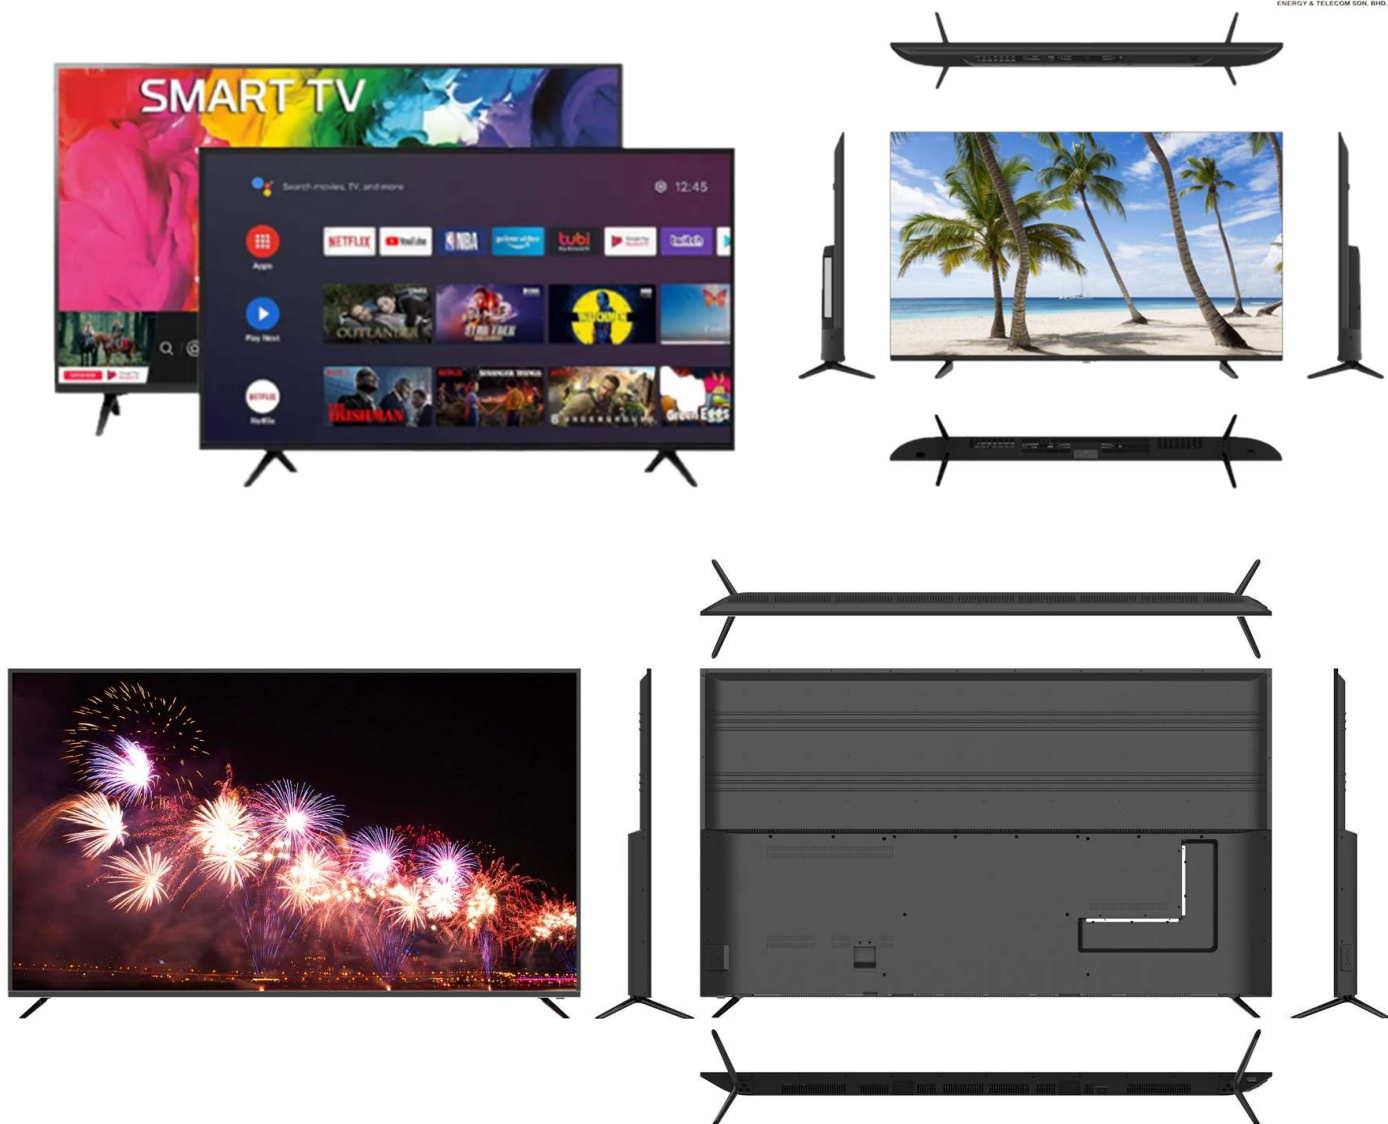

HONGDA TCF SMART TV

32" / 43" / 50" / 55" / 60" / 65"

Plastic Frame and Plastic Stand

A new era of smart connectivity
Experience the wonder of Android TV™

The Smart TV comes equipped with Android TV™ 11, delivering simple yet immersive experience. Discover 400,000+ movies and shows from across your favorite apps. Get 7000+ apps from Google play*. Play music and games, cast from any device, and more*.

Surround sound* for superior audio experience Whether you're into music, games, films or TV dramas, the addition of Dolby Atmos® and DTS HD technology delivers greater richness and realism to sounds than ever before.

Main chip

4-core A55 architecture, integrated Mali-G31 graphics processor, 1.9GHz main frequency with super brain, let you experience the feeling of flying.

High gamut

The gamut is improved by 20% to present more layers of colors and truly restore the natural picture.

Display	Display Type 4K UHD
	Resolution 3,840 x 2,160
	Color gamut DCI-P3 78% (typ)
	Color depth 1.07 billion (8-Bit + FRC)
	Refresh rate 60Hz
	MEMC UHD 60Hz
	Viewing angle 178°(H)/178°(V)
	Supports HDR10, HLG, Dolby Vision®
Speaker	Speaker (Sound Output) 10 W + 10 W
	Supports Dolby Audio™ and DTS-HD®
Operating system	Android TV™
Processor	CPU Quad A55, up to 1.5GHz
	GPU Mali G52
Content	Netflix, Amazon Prime Video and Youtube pre-installed Thousands of apps available in Google Play
Smart home	Google Assistant Smart home control hub Chromecast built-in Supports Miracast
Design	Size 65"
	Color Black
	Stand Double
	Power button LED notification light White color variable light
Dimensions (65")	Dimensions including base (L x W x H): 1458 x 354 x 909 mm
	Dimensions not including base (L x W x H) 1458 x 86 x 840mm