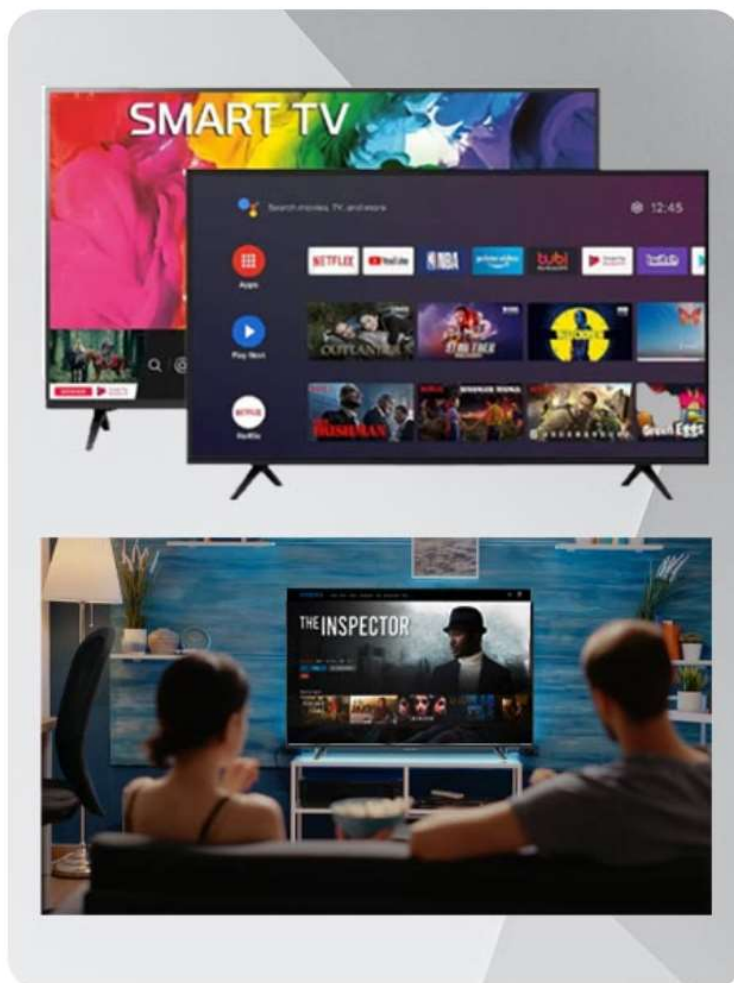

HONGDA TCF SMART TV

32" / 43" / 50" / 55" / 60" / 65"

Plastic Frame and Plastic Stand

A new era of smart connectivity
Experience the wonder of Android TV™

The Smart TV comes equipped with Android TV™ 11, delivering simple yet immersive experience. Discover 400,000+ movies and shows from across your favorite apps. Get 7000+ apps from Google play*. Play music and games, cast from any device, and more*.

Surround sound* for superior audio experience Whether you're into music, games, films or TV dramas, the addition of Dolby Atmos® and DTS HD technology delivers greater richness and realism to sounds than ever before.

Main chip

4-core A55 architecture, integrated Mali-G31 graphics processor, 1.9GHz main frequency with super brain, let you experience the feeling of flying.

High gamut

The gamut is improved by 20% to present more layers of colors and truly restore the natural picture.

Display	Display Type 4K UHD
	Resolution 3,840 x 2,160
	Color gamut DCI-P3 78% (typ)
	Color depth 1.07 billion (8-Bit + FRC)
	Refresh rate 60Hz
	MEMC UHD 60Hz
	Viewing angle 178°(H)/178°(V)
	Supports HDR10, HLG, Dolby Vision®
Speaker	Speaker (Sound Output) 10 W + 10 W
	Supports Dolby Audio™ and DTS-HD®
Operating system	Android TV™
Processor	CPU Quad A55, up to 1.5GHz
	GPU Mali G52
Content	Netflix, Amazon Prime Video and Youtube pre-installed Thousands of apps available in Google Play
Smart home	Google Assistant Smart home control hub Chromecast built-in Supports Miracast
Design	Size 65"
	Color Black
	Stand Double
	Power button LED notification light White color variable light
Dimensions (65")	Dimensions including base (L x W x H): 1458 x 354 x 909 mm
	Dimensions not including base (L x W x H) 1458 x 86 x 840mm